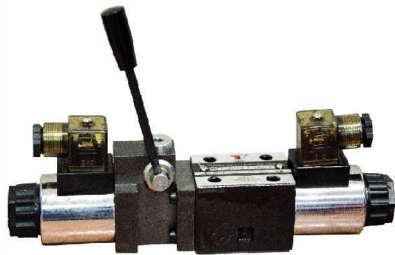

Solenoid valves

Solenoid valve NG6 with lever

Solenoid valve NG6 with lever - Spool n°2

Page: 1/1

Part n°	Size	Voltage (V)	Max. flow (l/min)	Max. Press. (bar)
KVNG6EM-2-12CC H	NG-6	12 VDC	60	315
KVNG6EM-2-24CC H	NG-6	24 VDC	60	315
KVNG6EM-2-110CA H	NG-6	110 VAC	60	315
KVNG6EM-2-220CA H	NG-6	220 VAC	60	315