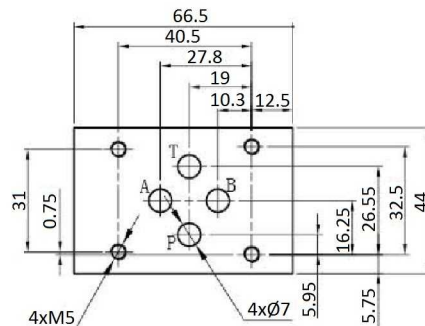

Solenoid valves

Solenoid valve NG6 with lever

Solenoid valve NG6 with lever - Spool n°2

Page: 1/1

Part n°	Size	Voltage (V)	Max. flow (l/min)	Max. Press. (bar)
KVNG6EM-2-12CC H	NG-6	12 VDC	60	315
KVNG6EM-2-24CC H	NG-6	24 VDC	60	315
KVNG6EM-2-110CA H	NG-6	110 VAC	60	315
KVNG6EM-2-220CA H	NG-6	220 VAC	60	315