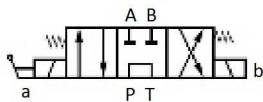

Solenoid valves

Solenoid valve NG6 with lever

Solenoid valve NG6 with lever - Spool n°2

Page: 1/1

Part n°	Size	Voltage (V)	Max. flow (l/min)	Max. Press. (bar)
KVNG6EM-2-12CC H	NG-6	12 VDC	60	315
KVNG6EM-2-24CC H	NG-6	24 VDC	60	315
KVNG6EM-2-110CA H	NG-6	110 VAC	60	315
KVNG6EM-2-220CA H	NG-6	220 VAC	60	315