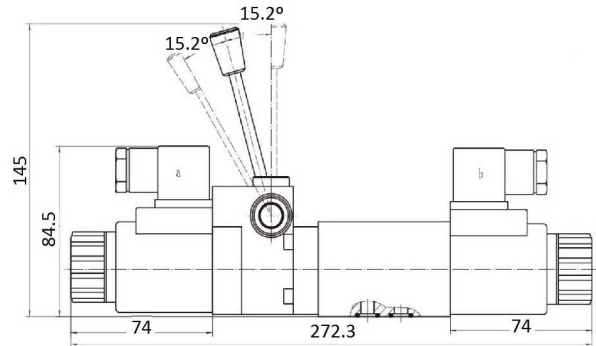

Solenoid valves

Solenoid valve NG6 with lever

Solenoid valve NG6 with lever - Spool n°2

Page: 1/1

Part n°	Size	Voltage (V)	Max. flow (l/min)	Max. Press. (bar)
KVNG6EM-2-12CC H	NG-6	12 VDC	60	315
KVNG6EM-2-24CC H	NG-6	24 VDC	60	315
KVNG6EM-2-110CA H	NG-6	110 VAC	60	315
KVNG6EM-2-220CA H	NG-6	220 VAC	60	315